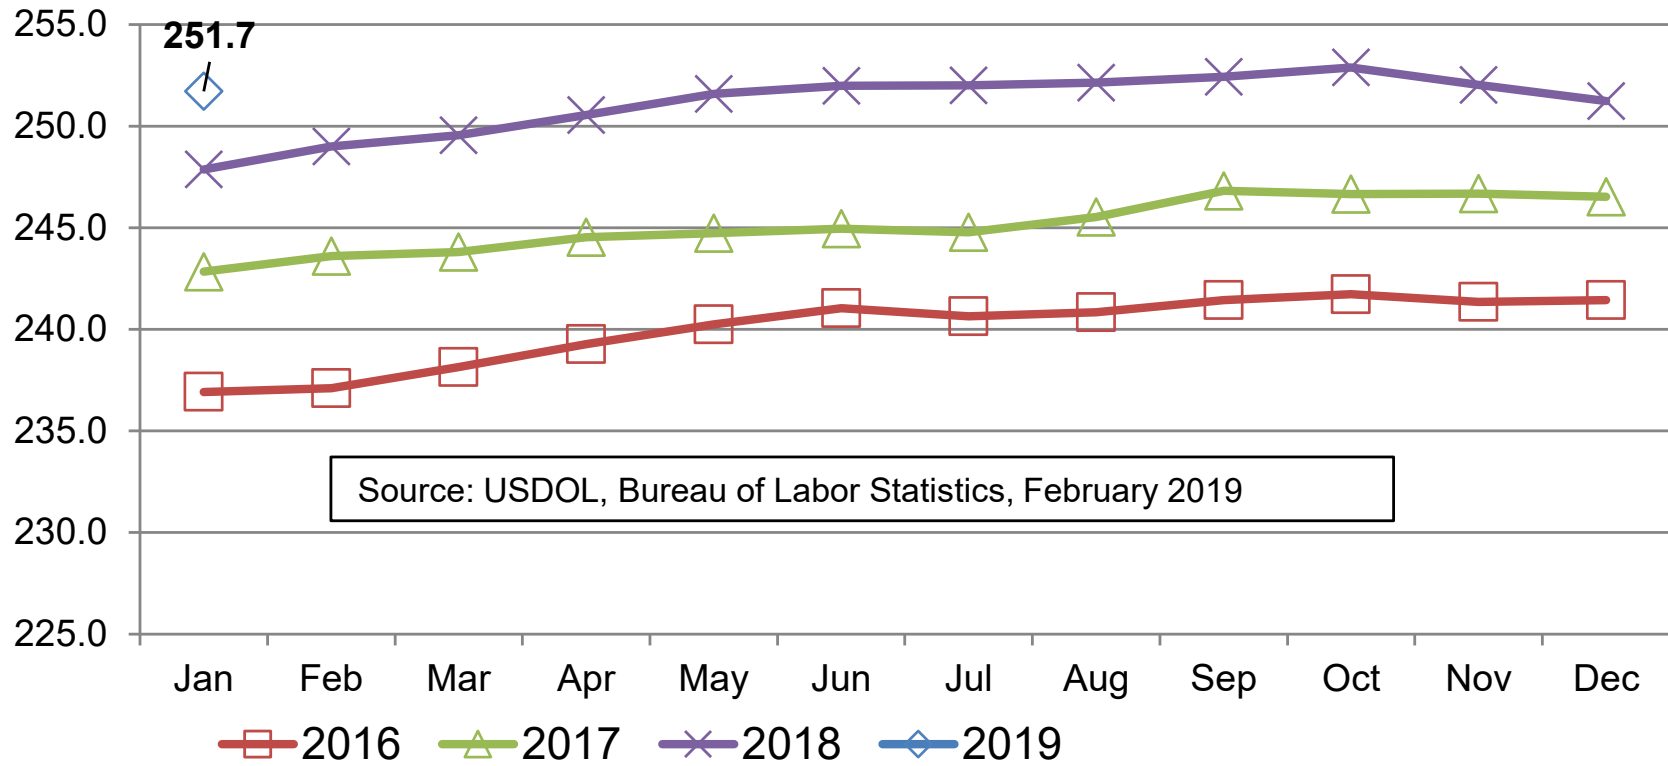

Monthly Consumer Price Index for the U.S., 2016 to 2019

Source: USDOL, Bureau of Labor Statistics, February 2019