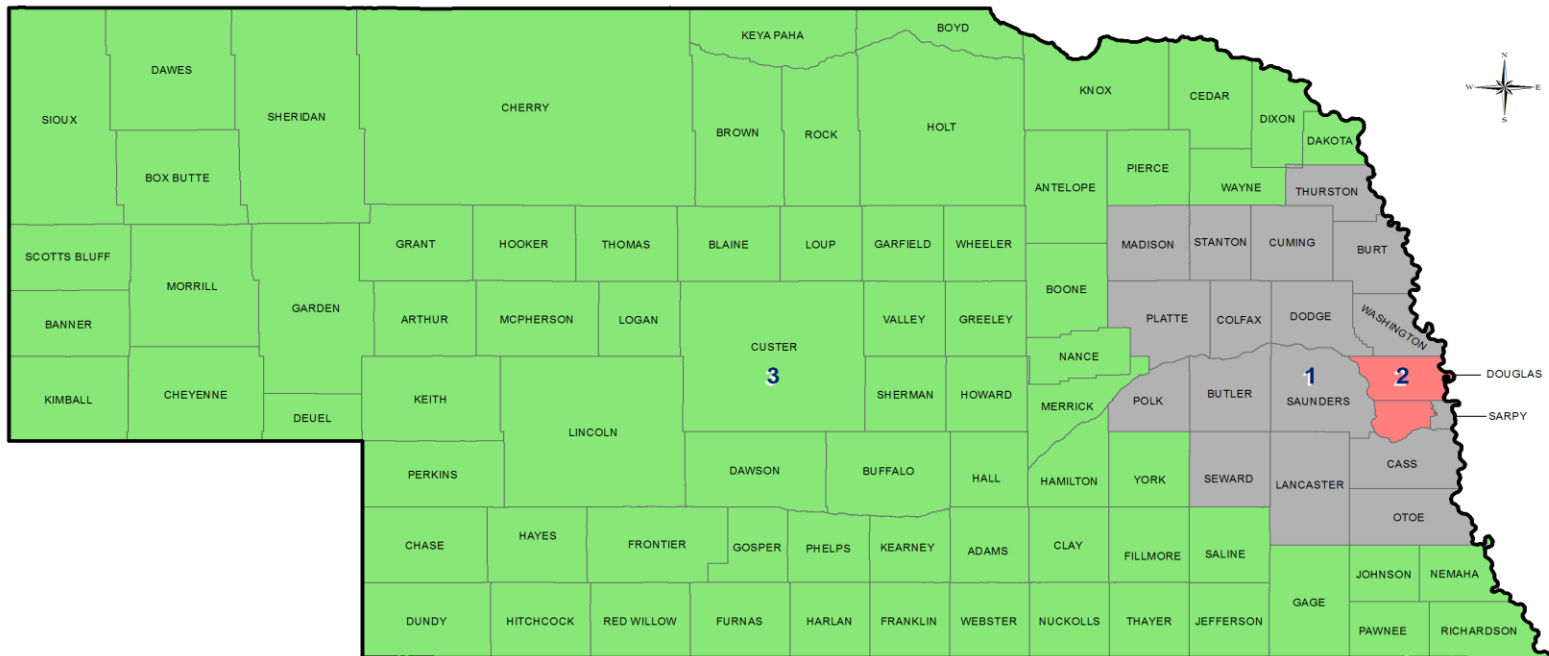

# U.S. House of Representatives - LB 704 (2011)

(Districts took effect May 27, 2011)

**Geographic Information Systems**  
Map Created by: Trisha Schlake, GIS Specialist  
Source: U.S. Census Bureau  
Date Created: 6-27-2011