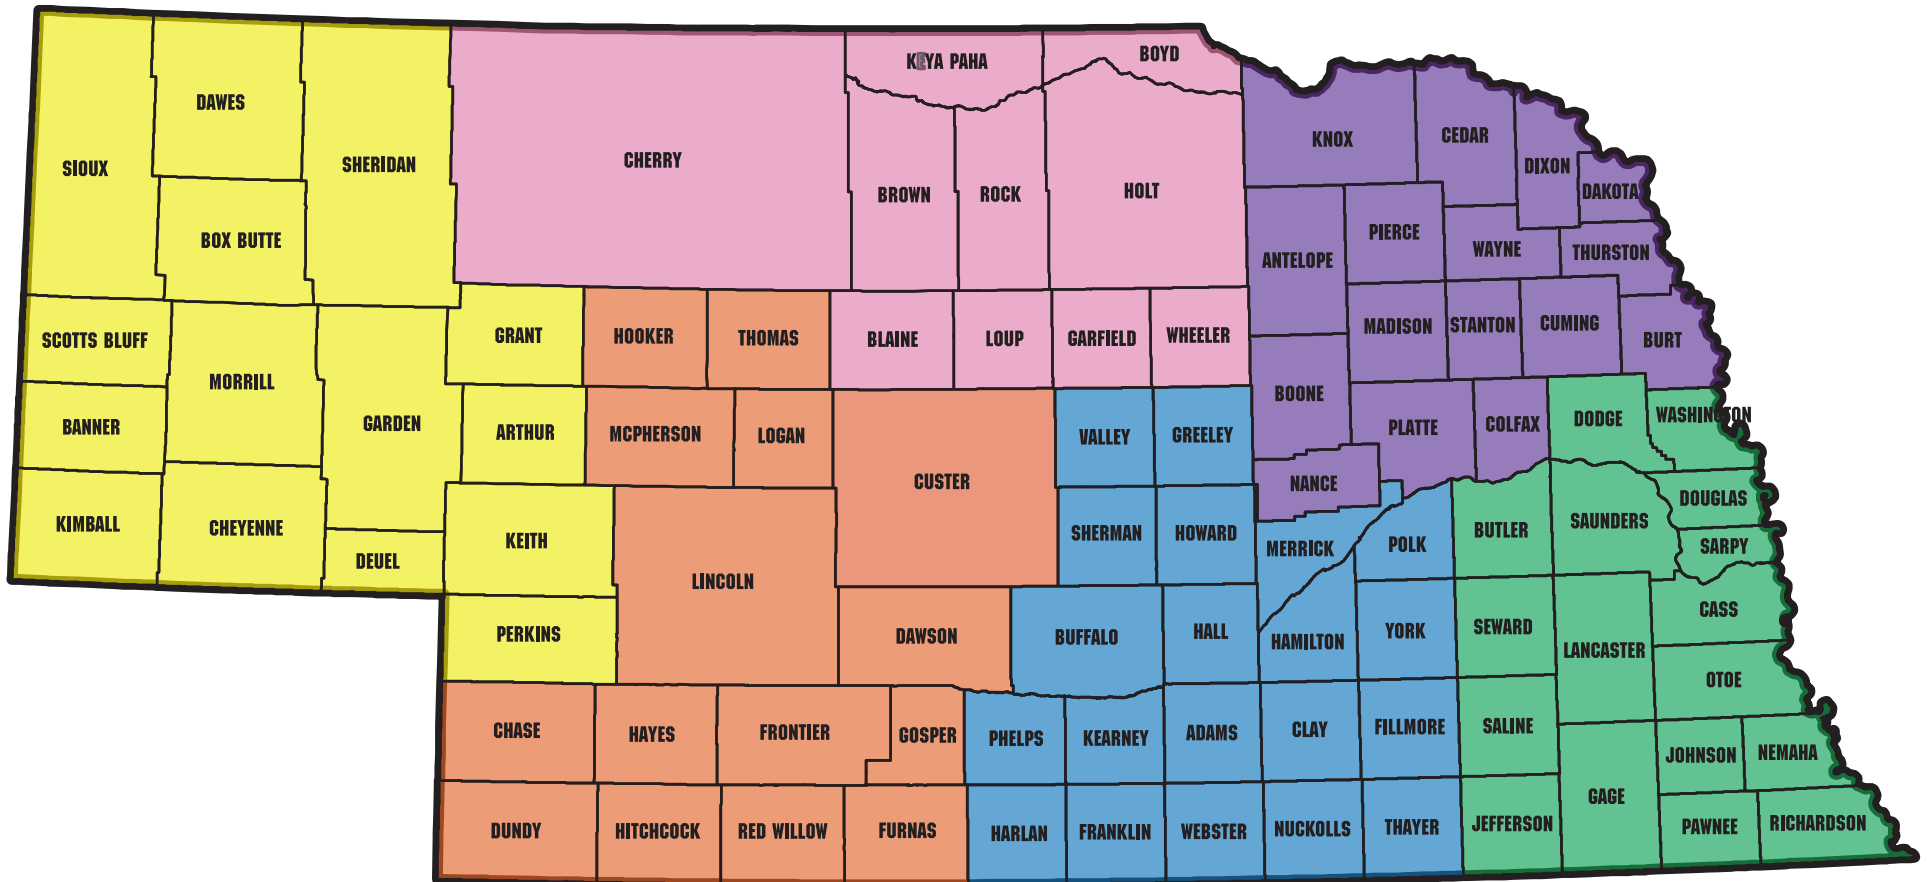

Nebraska Department of Economic Development: 2021 Business Development Field Service Regions

NEBRASKA

Good Life. Great Opportunity.

DEPT. OF ECONOMIC DEVELOPMENT

Western
Brittany Hardin
308-660-9111
brittany.hardin@nebraska.gov