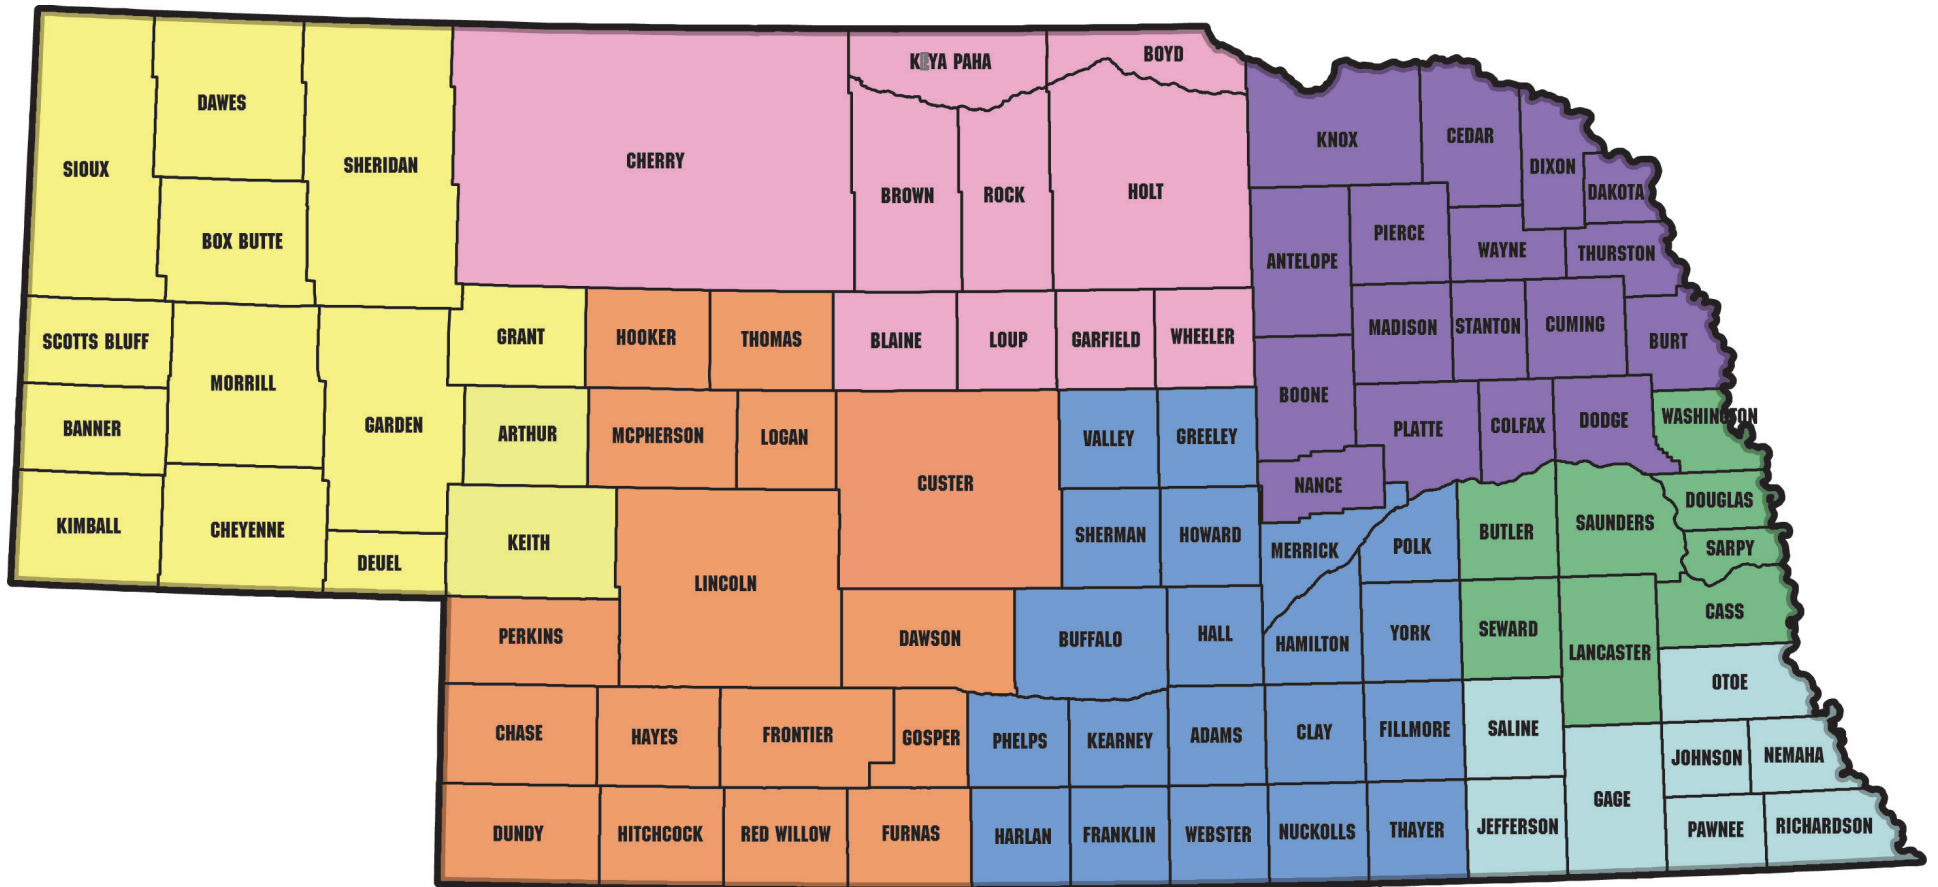

Nebraska Department of Economic Development: Business Development Field Service Regions

NEBRASKA

Good Life. Great Opportunity.

DEPT. OF ECONOMIC DEVELOPMENT

Brittany Hardin
308-660-9111
brittany.hardin@nebraska.gov